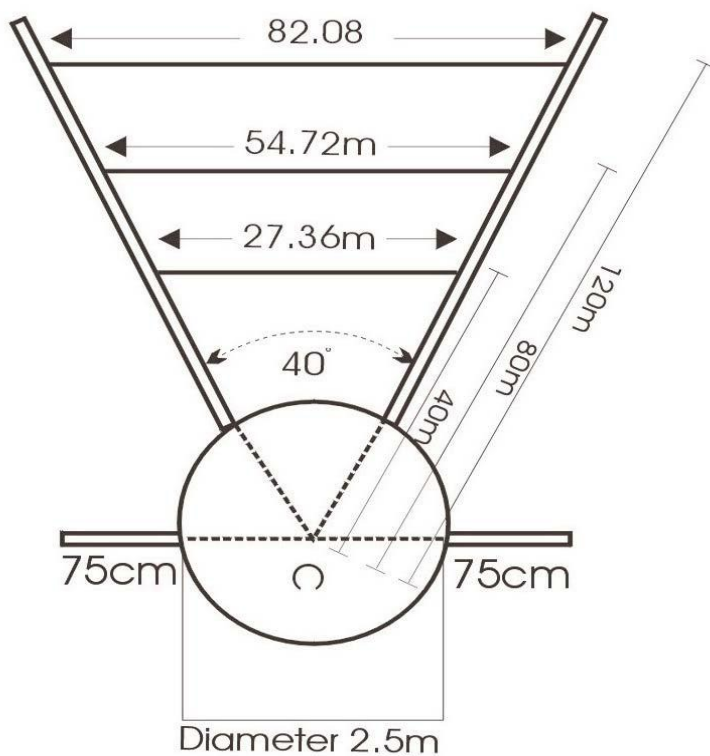

Discus

Pitch/Marking Guidelines

Confining Circle

2.5m in diameter.

Sectors

The first 40m sector is marked 40m from the centre point (C on the diagram) and is exactly 27.36m long. From the centre point to the second sector is 80m and is exactly 54.72m long, the third sector point is 120m from the centre point and it is 82.08m long. The outer ends of the sector lines should be marked with flags.

Please be advised that these are produced in good faith and Souters Sports Ltd do not accept any responsibility for any variation of dimension that may occur.